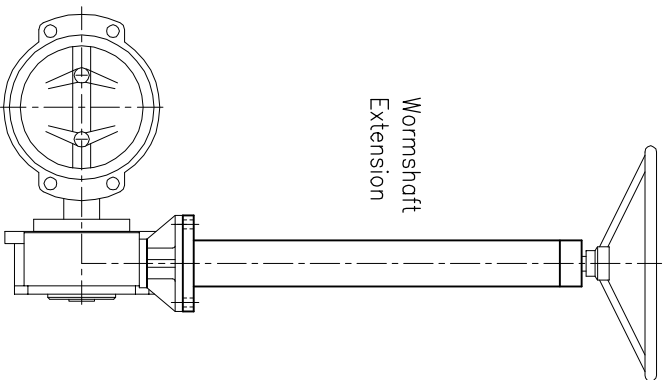

Wormshaft
Extension

Option 2