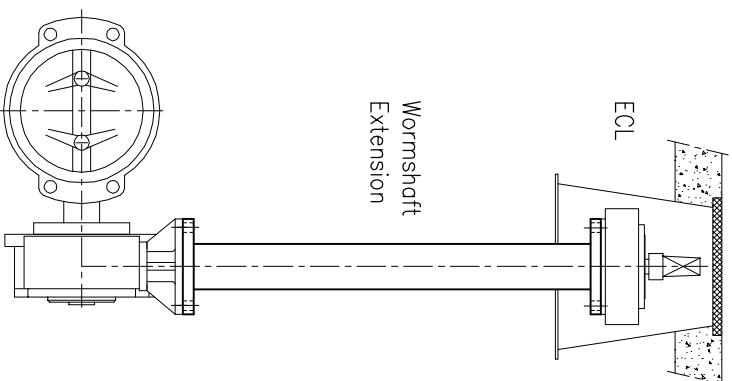

ECL
Wormshaft
Extension

Option 4