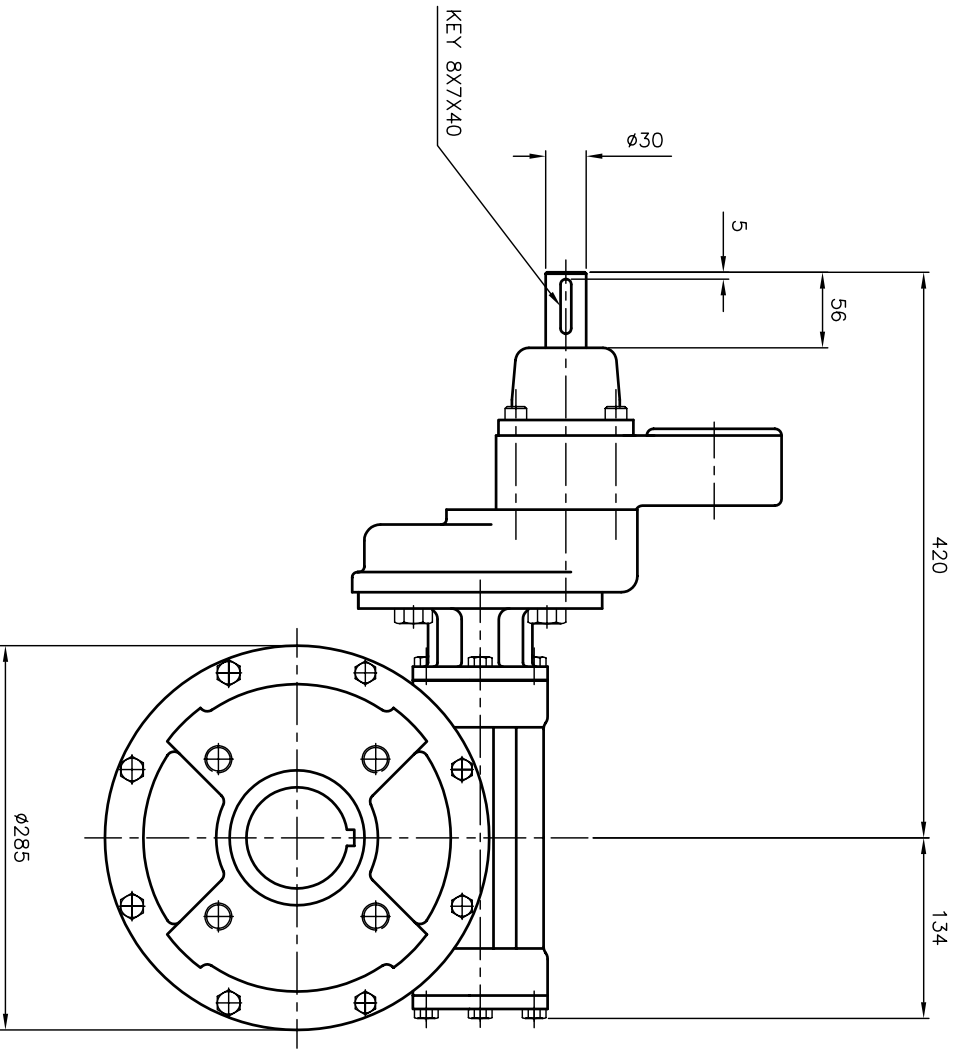

IW5D184	
ISSUE	ALTERATIONS
A	ORIGINAL ISSUE

THIRD ANGLE PROJECTION
DO NOT SCALE

EXECCO LTD © 2000

EXECCO LTD

REGINA HOUSE
RING ROAD
BRAMLEY
LEEDS
WEST YORKS

PROJECT :-	MTW5 40:1 IR1 1:1	DRAWN:-	D.J.G. 16.02.00	SCALE
	SH IND HOUSING	CHECKED:-		1:2
OUTLINE DRAWING				IW5D184