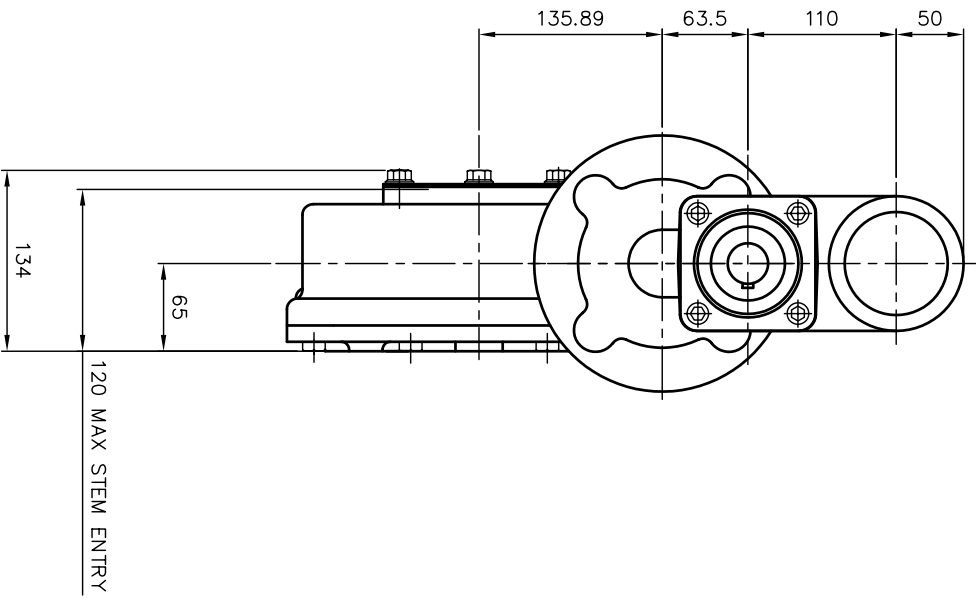

IW5D184	
ISSUE	ALTERATIONS
A	ORIGINAL ISSUE

THIRD ANGLE PROJECTION
DO NOT SCALE

EXECCO LTD © 2000

EXECCO LTD

REGINA HOUSE
RING ROAD
BRAMLEY
LEEDS
WEST YORKS

PROJECT :-	MTW5 40:1 IR1 1:1	DRAWN:-	D.J.G. 16.02.00	SCALE
	SH IND HOUSING	CHECKED:-		1:2
OUTLINE DRAWING				IW5D184